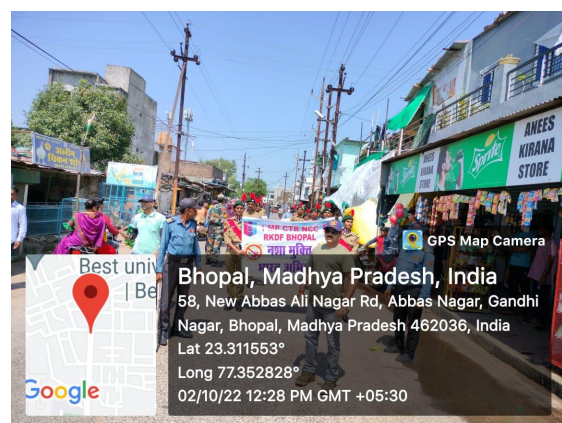

GANDHI JAYANTHI CELEBRATIONS : 1 MP CTR/ BHOPAL GP NCC

NASHA MUKTI AND SWACHTA RALLY - GOVT BOYS HSS BAREILI / 1 MP CTR NCC

DRAWING COMPETITION - SAM GLOBAL UNIVERSITY BHOPALI / 1 MP CTR NCC

NASHA MUKTI AND SWACHTA RALLY - MANIT / 1 MP CTR NCC

AWARENESS RALLY AND FOLK DANCE ON NASHA UKTI - RAJA BHOJ HSS / 1 MP CTR

PAYING TRIBUTE TO GANDHIJI AND SWACHTA ABHYAN - MITTAL GP OF INSTT / 1 MP CTR

NASHA UKTI AND SWACHTA RALLY - RKDF UNIVERSITY / 1 MP CTR NCC

GANDHI JAYANTI RALLY - GOVT HSS PATANDEV, RAISEN / 1 MP CTR NCC

GANDHI JAYANTI EVENT AT LAL PARADE GROUND (CENTRAL EVENT)

TRIBUTE TO GANDHIJI - PEOPLE'S UNIVERSITY / 1 MP CTR NCC

इस दुनिया को बरबादी की ओर ले जा रहा ये नशा,
अपने देश के युवा, जवान और बुजुर्गों को उनकी मौत की जंजीरो मे धीरे-धीरे जकड़ता जा रहा ये
नशा,